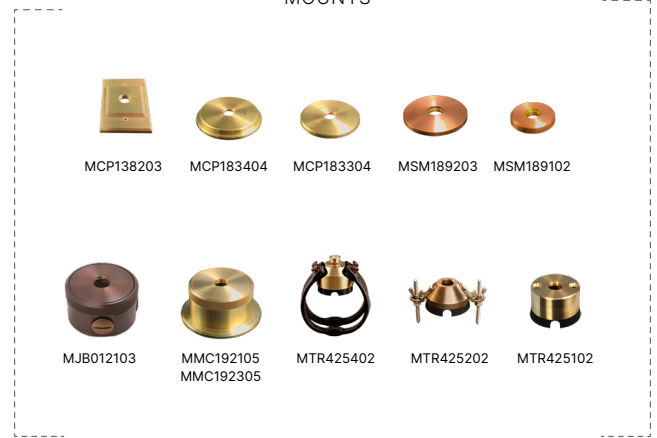

MOUNTS

P. 760.931.2910

O. 2742 Loker Ave. W Carlsbad CA 92010

W. www.auroralight.com

MADE IN USA
WITH DOMESTIC & IMPORTED MATERIALS