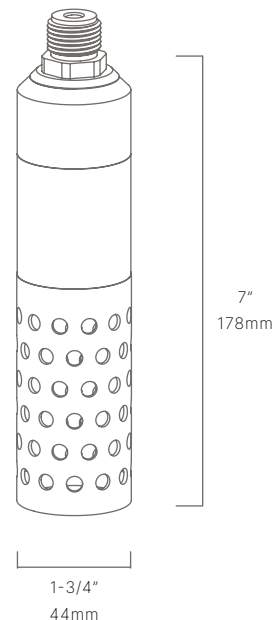

- Cree LED™ XLAMP® High Density (XHP)
- Thermally Integrated® w/ Copper Core Technology®
- Interchangeable optics from 25° to 60°
- Ideal for trees, patios and architectural features

CONFIGURATOR:

RPD110344	LED	FINISH
	<input type="text"/>	<input type="text"/>
() = Most common configuration	(2704) 2700K 4W (2706) 2700K 6W (3004) 3000K 4W (3006) 3000K 6W	(NAT) Natural Brass (BLP) Bronze Living Patina (BLPX) Extra Dark BLP (NI) Nickel PVD

AVAILABLE FINISHES:

NAT
Natural Brass

BLP
Bronze Living Patina

BLPX
Extra Dark Bronze Living Patina

NI
Nickel PVD

FIXTURE DIMENSIONS	H7" x D1-3/4"
LIGHT SOURCE	Included LM11 LED Module
COLOR TEMPERATURES	2700K, 3000K
WATTAGES	6W, 8W, 12W
CRI (RA)	80 CRI
VOLTAGE	12V
DELIVERED LUMENS	345lm (3000K)
DIMMABLE	Yes, Dim to <10% via Transformer
DRIVER	Yes, 12V Integral Constant Current
TRANSFORMER	No, 12V AC/DC Transformer Required
MOUNT	Included 1/2" Thread
ACCESSORIES	Yes, Not Included
OPTICS	Yes, Included 15°, 25°, 40° & 60°
FINISH	Included Natural Brass
MATERIAL	Brass
WIRE LENGTH	24"
LOCATION	Exterior Wet
CERTIFICATIONS	UL, IP66, IP67, Dark Sky

*For complete warranty terms, please visit: www.auroralight.com/warranty/

P. 760.931.2910

O. 2742 Loker Ave. W Carlsbad CA 92010

W. www.auroralight.com

1-3/4"
44mm

7"
178mm

MADE IN USA
WITH DOMESTIC & IMPORTED MATERIALS